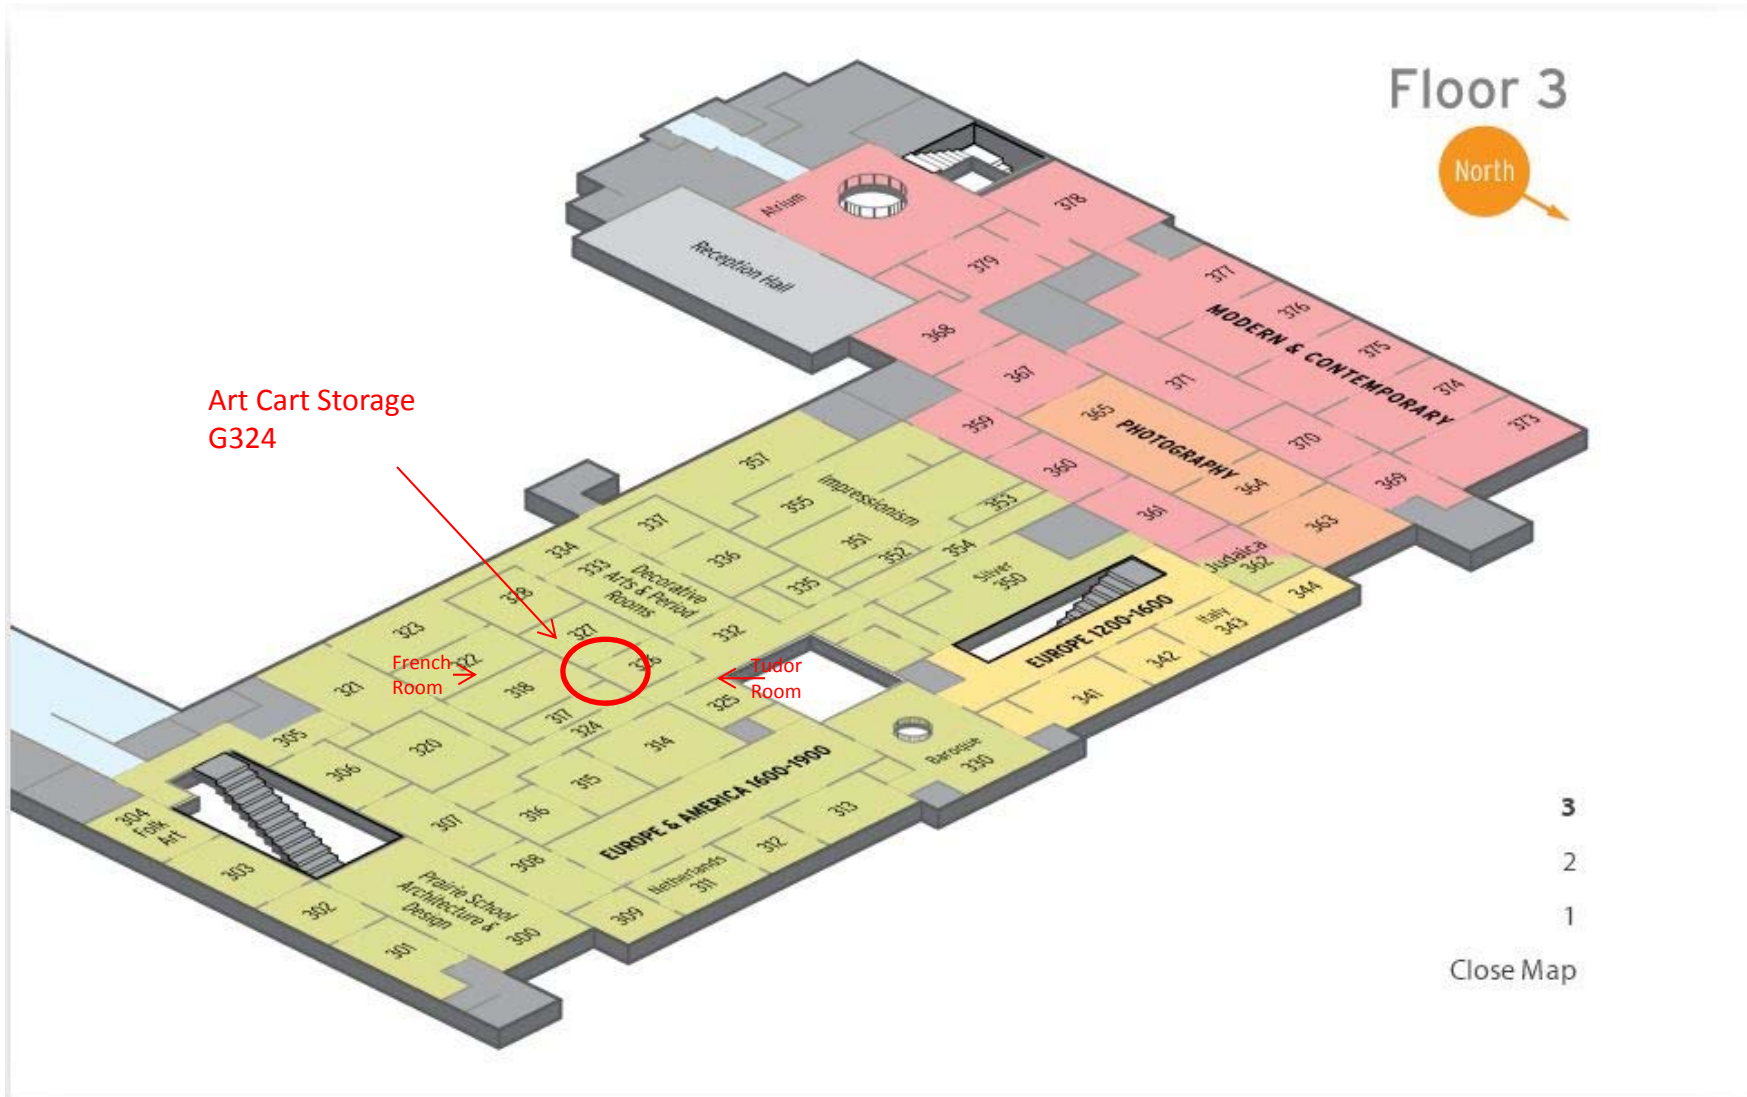

Modern Art Cart Storage 3rd Floor – G324 “Costume Closet”

3rd Floor Storage Area – G324

Modern Art Cart Location Gallery 377